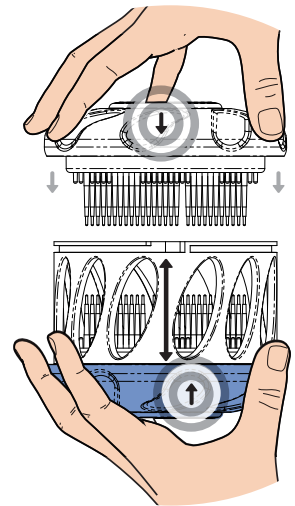

Practice important oral hygiene by washing your Clear Aligners / Retainer regularly

1 Open device

2 Place appliance

3 Close device

4 Add DentalFresh

5 Rotate & wash

6 Rinse & air dry