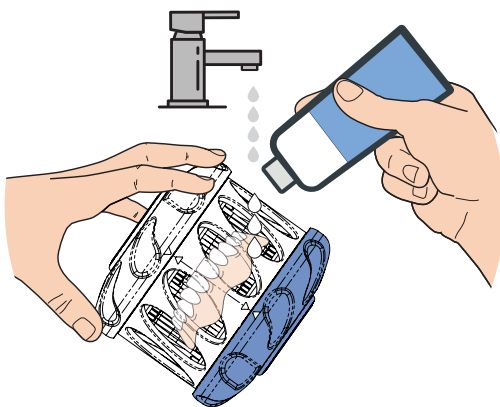

Practice important oral hygiene by washing your Clear Aligners / Retainer regularly

1 Open device

2 Place appliance

3 Close device

4 Add DentalFresh

5 Rotate & wash

6 Rinse & air dry