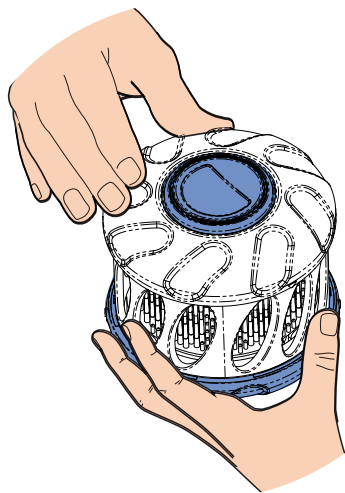

Practice important oral hygiene by washing your Clear Aligners / Retainer regularly

1 Open device

2 Place appliance

3 Close device

4 Add DentalFresh

5 Rotate & wash

6 Rinse & air dry