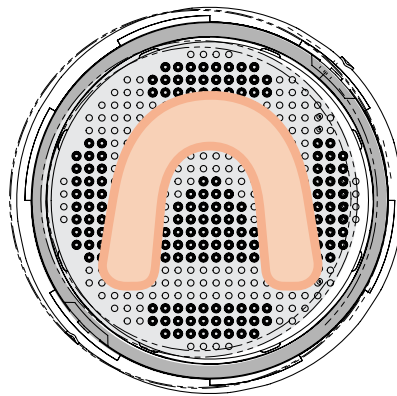

Practice important oral hygiene by washing your Clear Aligners / Retainer regularly

1 Open device

2 Place appliance

3 Close device

4 Add DentalFresh

5 Rotate & wash

6 Rinse & air dry