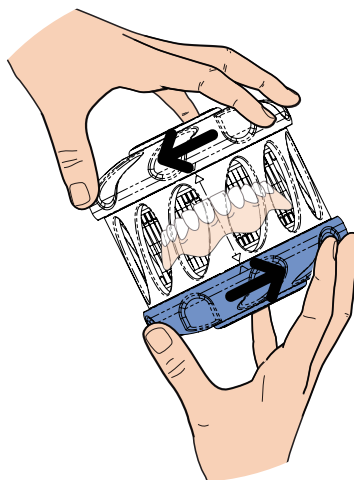

Practice important oral hygiene by washing your Clear Aligners / Retainer regularly

1 Open device

2 Place appliance

3 Close device

4 Add DentalFresh

5 Rotate & wash

6 Rinse & air dry